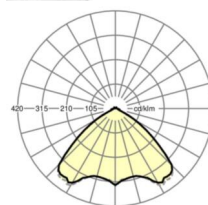

MECHANICS

Housing colour	silver grey/white aluminium RAL 9006
Dimensions (LxWxH/DxH)	1531mm x 55mm x 37mm
Weight (net)	1.9kg
Type of installation	Mounting rail system installation, Ceiling-mounted light structure, Pendant light structure

Dimensions

L	1531 mm	Length
B	55 mm	Width
H	37 mm	Height

DEEP-LINK

<https://www.regiolum.de/en/article/19480004175>

Reference	LED 8000lm 865
ηLB	100 %
Φ ↓/↑	98 % / 2 %
UGR lat./long.	23.0 / 23.4